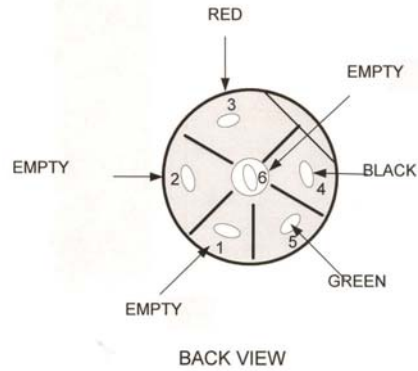

BACK VIEW

1/4"
Phone Jack