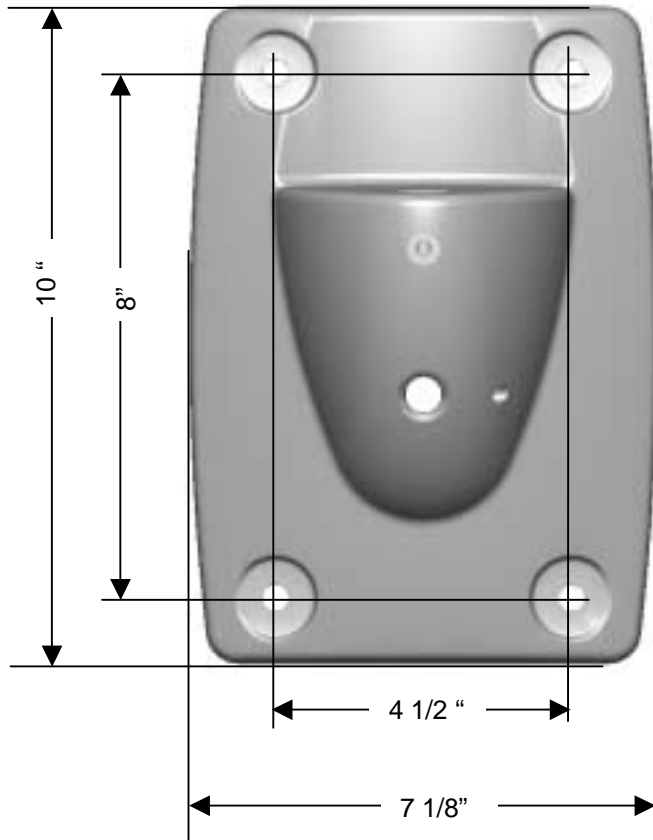

PDI-179C Wall Bracket
Spec Sheet (Preliminary)
FOR REFERENCE ONLY

13/32"
Mounting
Holes

GND

4 lbs Weight