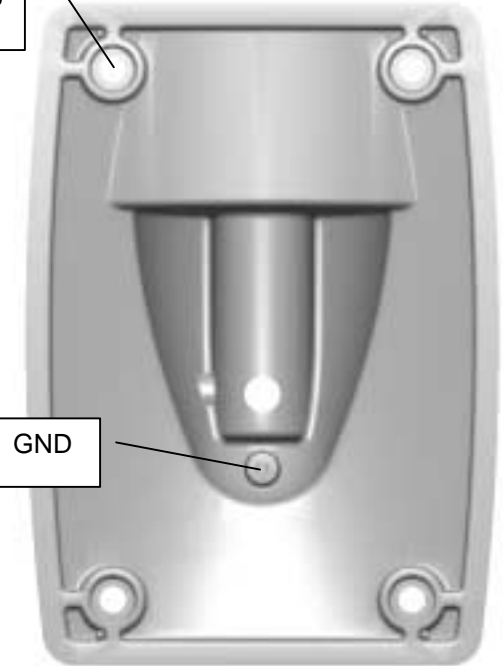

PDI-179C Wall Bracket
Spec Sheet (Preliminary)
FOR REFERENCE ONLY

13/32"
Mounting
Holes

GND

4 lbs Weight