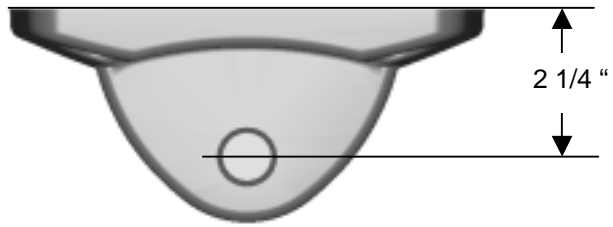

PDI-179C Wall Bracket
Spec Sheet (Preliminary)
FOR REFERENCE ONLY

13/32"
Mounting
Holes

GND

4 lbs Weight