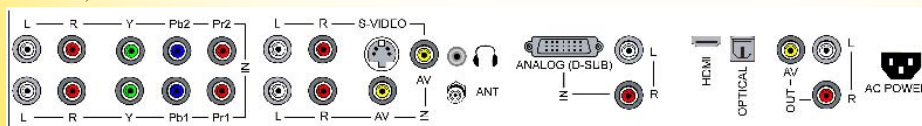

Power

Input.....	100V-240V 50/60HZ Direct AC Input
Consumption.....	280w MAX

Rear Inputs

AC.....	IEC Male, Hospital Grade
RF.....	F-Connector - female
Pillow Speaker.....	3 conductor 1/4" female
RS-232C.....	Service Port 9-pin male D-Sub
CCI.....	8-pin RJ45 Female
MTI.....	8-pin RJ45 Female w/ power option
Component 1.....	RCA Female 1080i w/ stereo sound
Component 2.....	RCA Female 1080i w/ stereo sound
S-Video.....	DIN Female
S-Video Audio.....	RCA Female
Composite Video.....	RCA Female
HDMI.....	Yes
PC RGB.....	15 pin D-Sub
PC Audio.....	3.5mm Stereo Female
DVI.....	Yes

Outputs

Composite Audio/Stereo.....	RCA Female
Digital Sound Output.....	SPDIF

Specific Features

Internal DVD Modual Option.....	No
Internal IPTV Modual Option.....	No
Selectable Pillow Speaker inputs.....	+14 VDC + 5VDC off - 5 VDC
Programable Pillow Speaker Recognition.....	Yes
Auto Power On.....	Yes
Power Management.....	Yes
Bed A/B.....	Yes
Programmable Source Selection.....	Yes
Direct Access to source from pillow speaker.....	Yes
Channel Lock.....	Yes
Parental Control (V-Chip).....	Yes
Clone Programmable.....	Yes

Cabinet

Color.....	Silver
Dimensions.....	26.9" x 39.25" x 4.6"
Weight.....	61 lbs
Mounting.....	200 x 200 VESA
Cleaning.....	Chemical resistance to withstand cleaning with 25% bleach in water solutions

Regulatory

UL/UL.....	Yes
Healthcare Grade UL6500 & UL60065.....	Yes

BASIC JACK PACK

BETTER SOLUTIONS ARE WITHIN REACH™