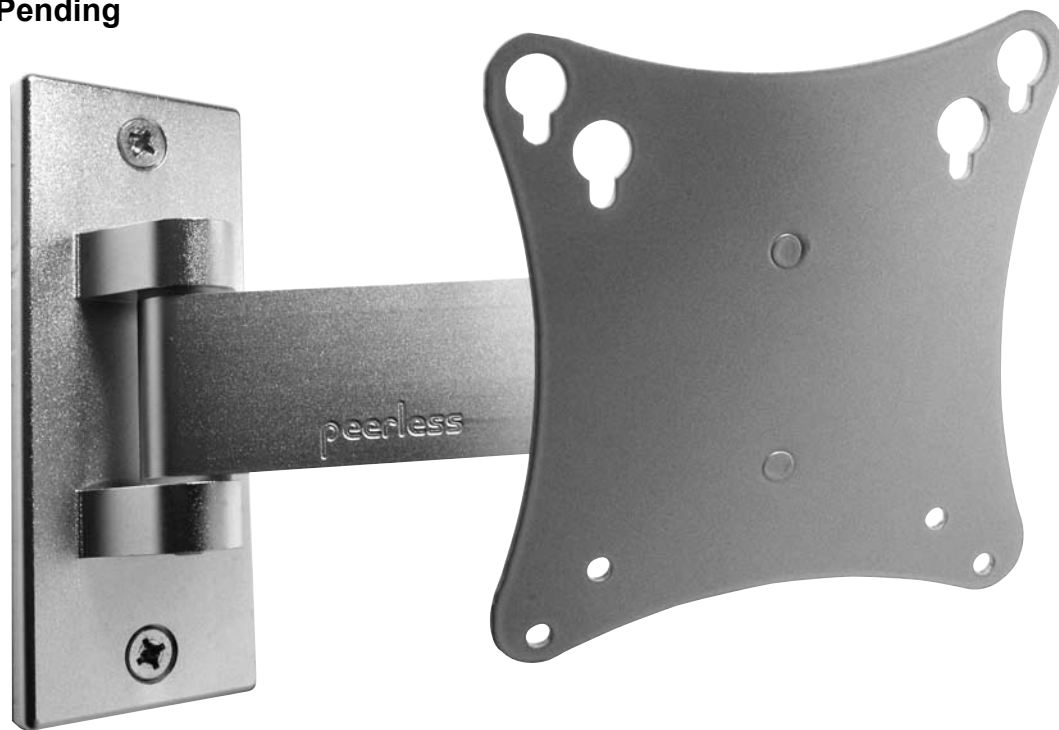

SmartMount™

Pivot Wall Arm for LCD Screens For 10" to 22" LCD Screens

NEW DESIGN

Patent Pending

The SmartMount Pivot Wall Arm is ideal for applications that require easy side-to-side swivel and tilt. This single link arm extends out 7" and provides easy one-touch tilt for limitless viewing positions. Its anodized aluminum finish complements offices, conference rooms or any room in the home. For easy installation, this mount comes completely pre-assembled with all necessary mounting and screen attachment hardware.

- For 10" to 22" LCD screens
- Provides full side to side pivot at the wall plate
- Arm extends up to 7" from wall or folds flat to save space

SP730P, SP730P-S

SmartMount™

Pivot Wall Arm for LCD Screens For 10" to 22" LCD Screens

Model Numbers

SP730P, SP730P-S

Product Specifications

- For 10" to 22" LCD screens
- Pre-assembled for fast and easy installation
- Mounts to single wood stud, concrete, cinder block
- Arm extends up to 6.9" from wall or folds flat to save space
- Provides full side-to-side pivot at the wall plate
- Features ball-joint design at the screen for additional side-to-side swivel and upward/downward tilt
- Supports screens with VESA® 75 or 100 mounting holes
- Non-VESA adapter plates available (sold separately)
- Anodized aluminum finish in black or silver
- Offers up to 70° (±35°) of upward and downward tilt
- Offers between 60° (±30°) and 160° (±80°) of additional side-to-side swivel at the tilt mechanism (exact swivel range is determined by the size of the screen)
- Includes hardware for installation to wood stud or concrete

FEATURES

DIMENSIONS (D)

Closed: 2.36" (6 cm)
Extended: 6.86" (17.4 cm)

LOAD CAPACITY

25 lb (11.34 kg)

PRODUCT WEIGHT

1.7 lb (.08 kg)

FINISH