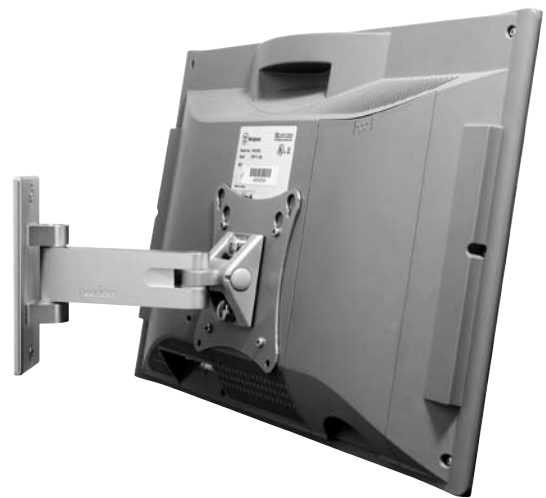

FEATURES

DIMENSIONS (D)

Closed: 2.36" (6 cm)
Extended: 6.86" (17.4 cm)

LOAD CAPACITY

25 lb (11.34 kg)

PRODUCT WEIGHT

1.7 lb (.08 kg)

FINISH

Anodized Aluminum

AVAILABLE COLORS

Black, SP730P
Silver, SP730P-S

ACCESSORIES

Metal Stud Wall Plate (ACC 908)
Security Screen Fasteners (ACC918)

PATENTED

Patent Pending

Package Specifications

Pivot Wall Arm Assembly, VESA Screen Adapter Plate, Mounting Hardware

1

PACKAGE SIZE (L x W x H)

8" x 4.3" x 4.3" (20.3 x 10.9 x 10.9 cm)

PACKAGE SHIP WEIGHT

2.3 lb (1.04 kg)

PACKAGE UPC CODE

SP730P 735029237365
SP730P-S 735029237372

WARRANTY

Limited 5-year

Peerless Industries, Inc.
3215 W. North Avenue,
Melrose Park, IL 60160

(800) 865-2112
(708) 865-8870

Fax: (708) 865-2941

www.peerlessmounts.com

LIT-0117 rev.1

Visit peerlessmounts.com to see the full line of Peerless LCD/plasma, projector and TV/monitor mounts.

© 2006 Peerless Industries, Inc. All rights reserved.
SmartMount is a trademark and Peerless is a registered trademark of Peerless Industries, Inc.
All other brands, product names and taglines are trademarks or registered trademarks of their respective owners.